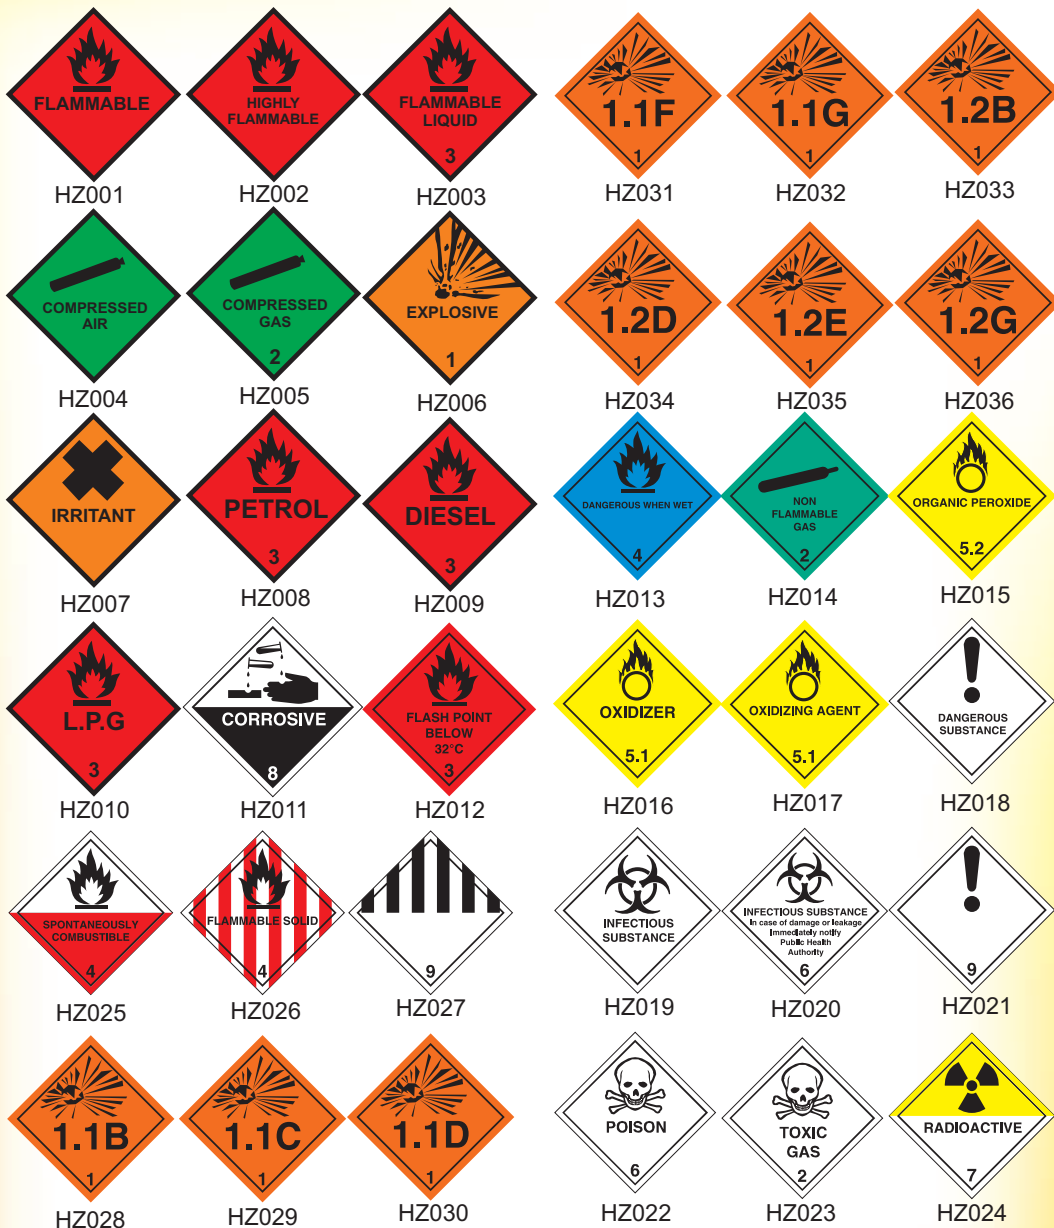

Hazchem Signs

Diamond shaped hazard warning signs to show the hazardous nature of the goods being transported.

100x100mm SAV: £2.52

200x200mm SAV: £3.53